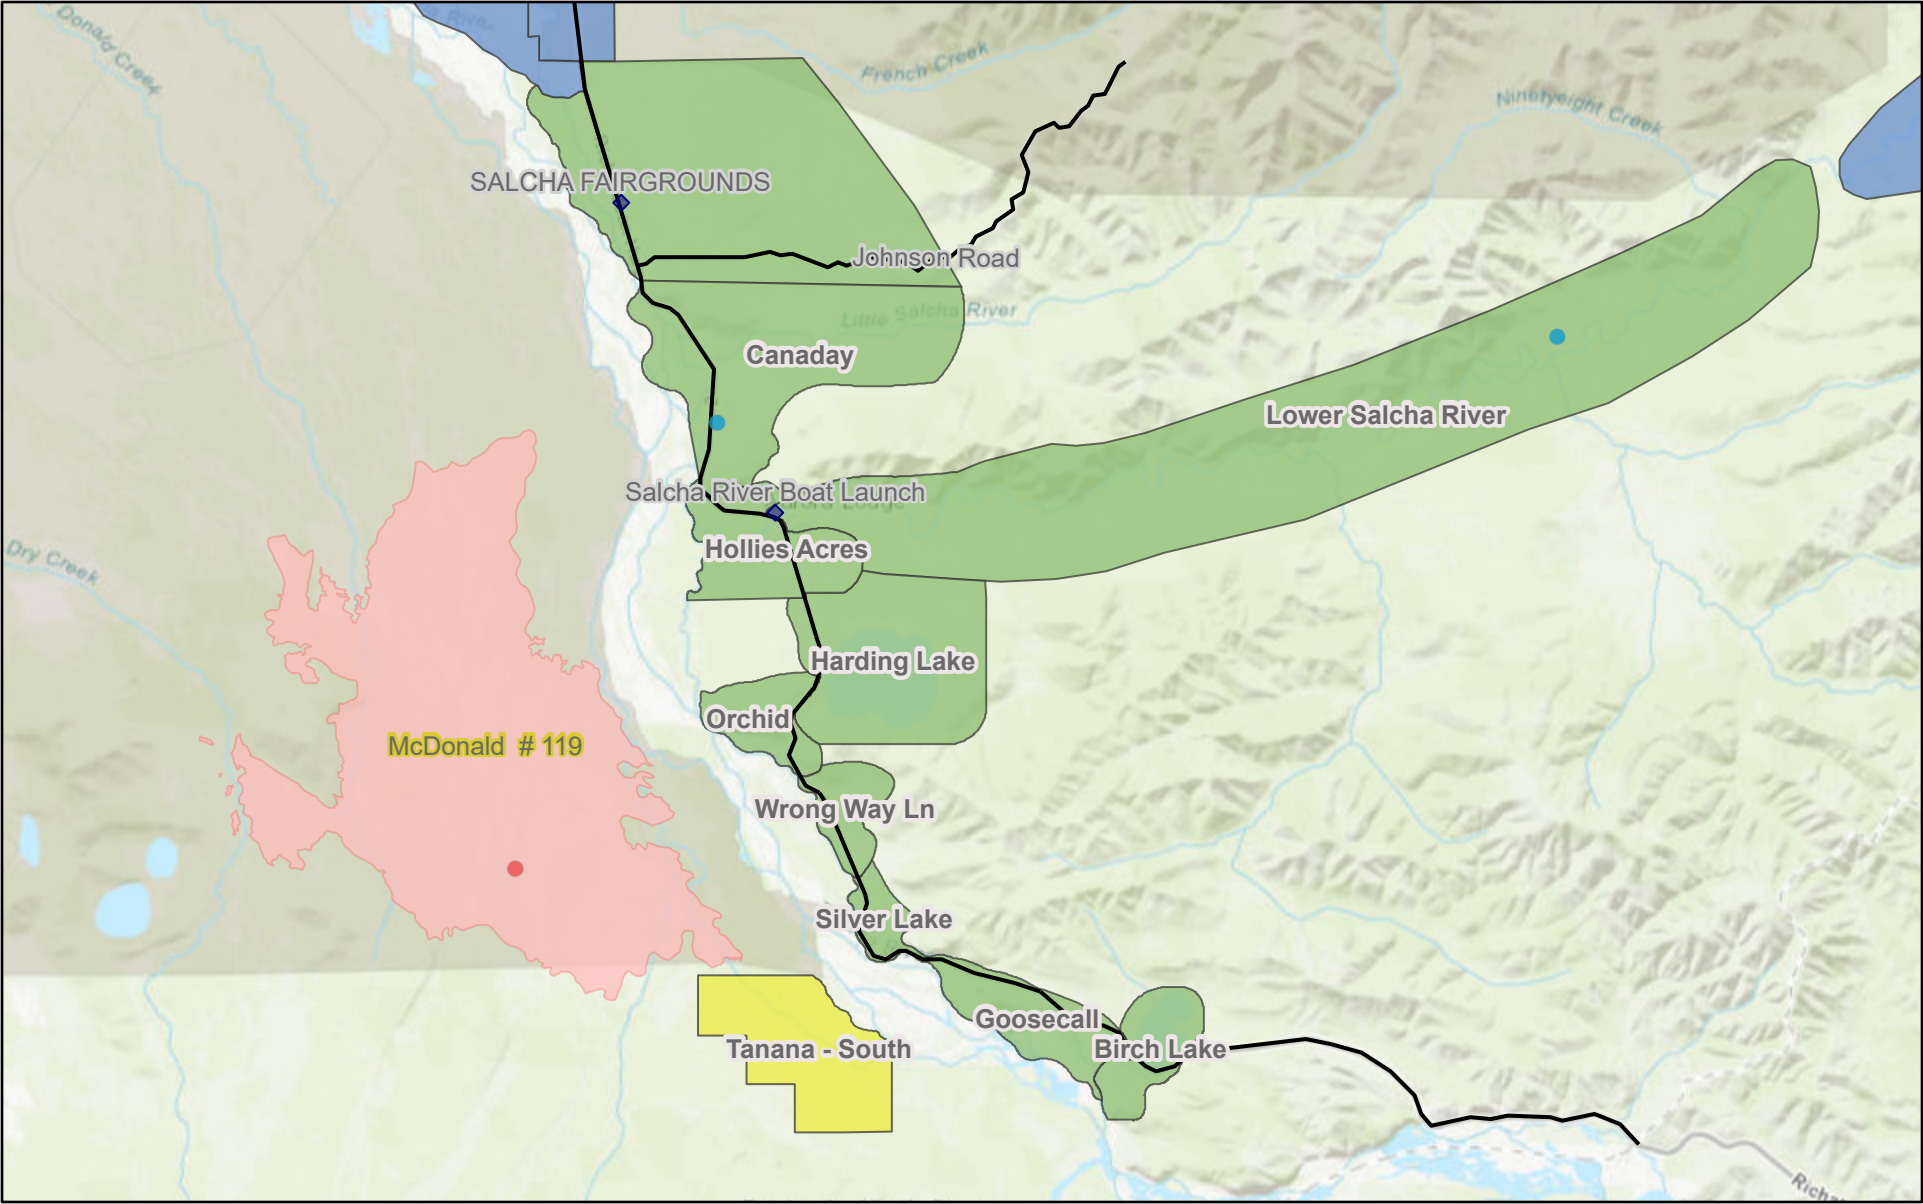

Find My Neighborhood - Evacuation Status Map June 18, 2024

6/18/2024, 1:25:45 PM

- | | | |
|---|---|-------------------|
| ◆ Evacuation Collection Points | AK Current Year Wildland Fire Perimeters (NIFC) | Evacuation Status |
| ● 2024 Wildland Fire Incident Locations to Date | ■ Wildfire | ■ CLEAR |
| ● Active | — Major Roads FNSB | ■ READY |
| ● Out | | ■ SET |