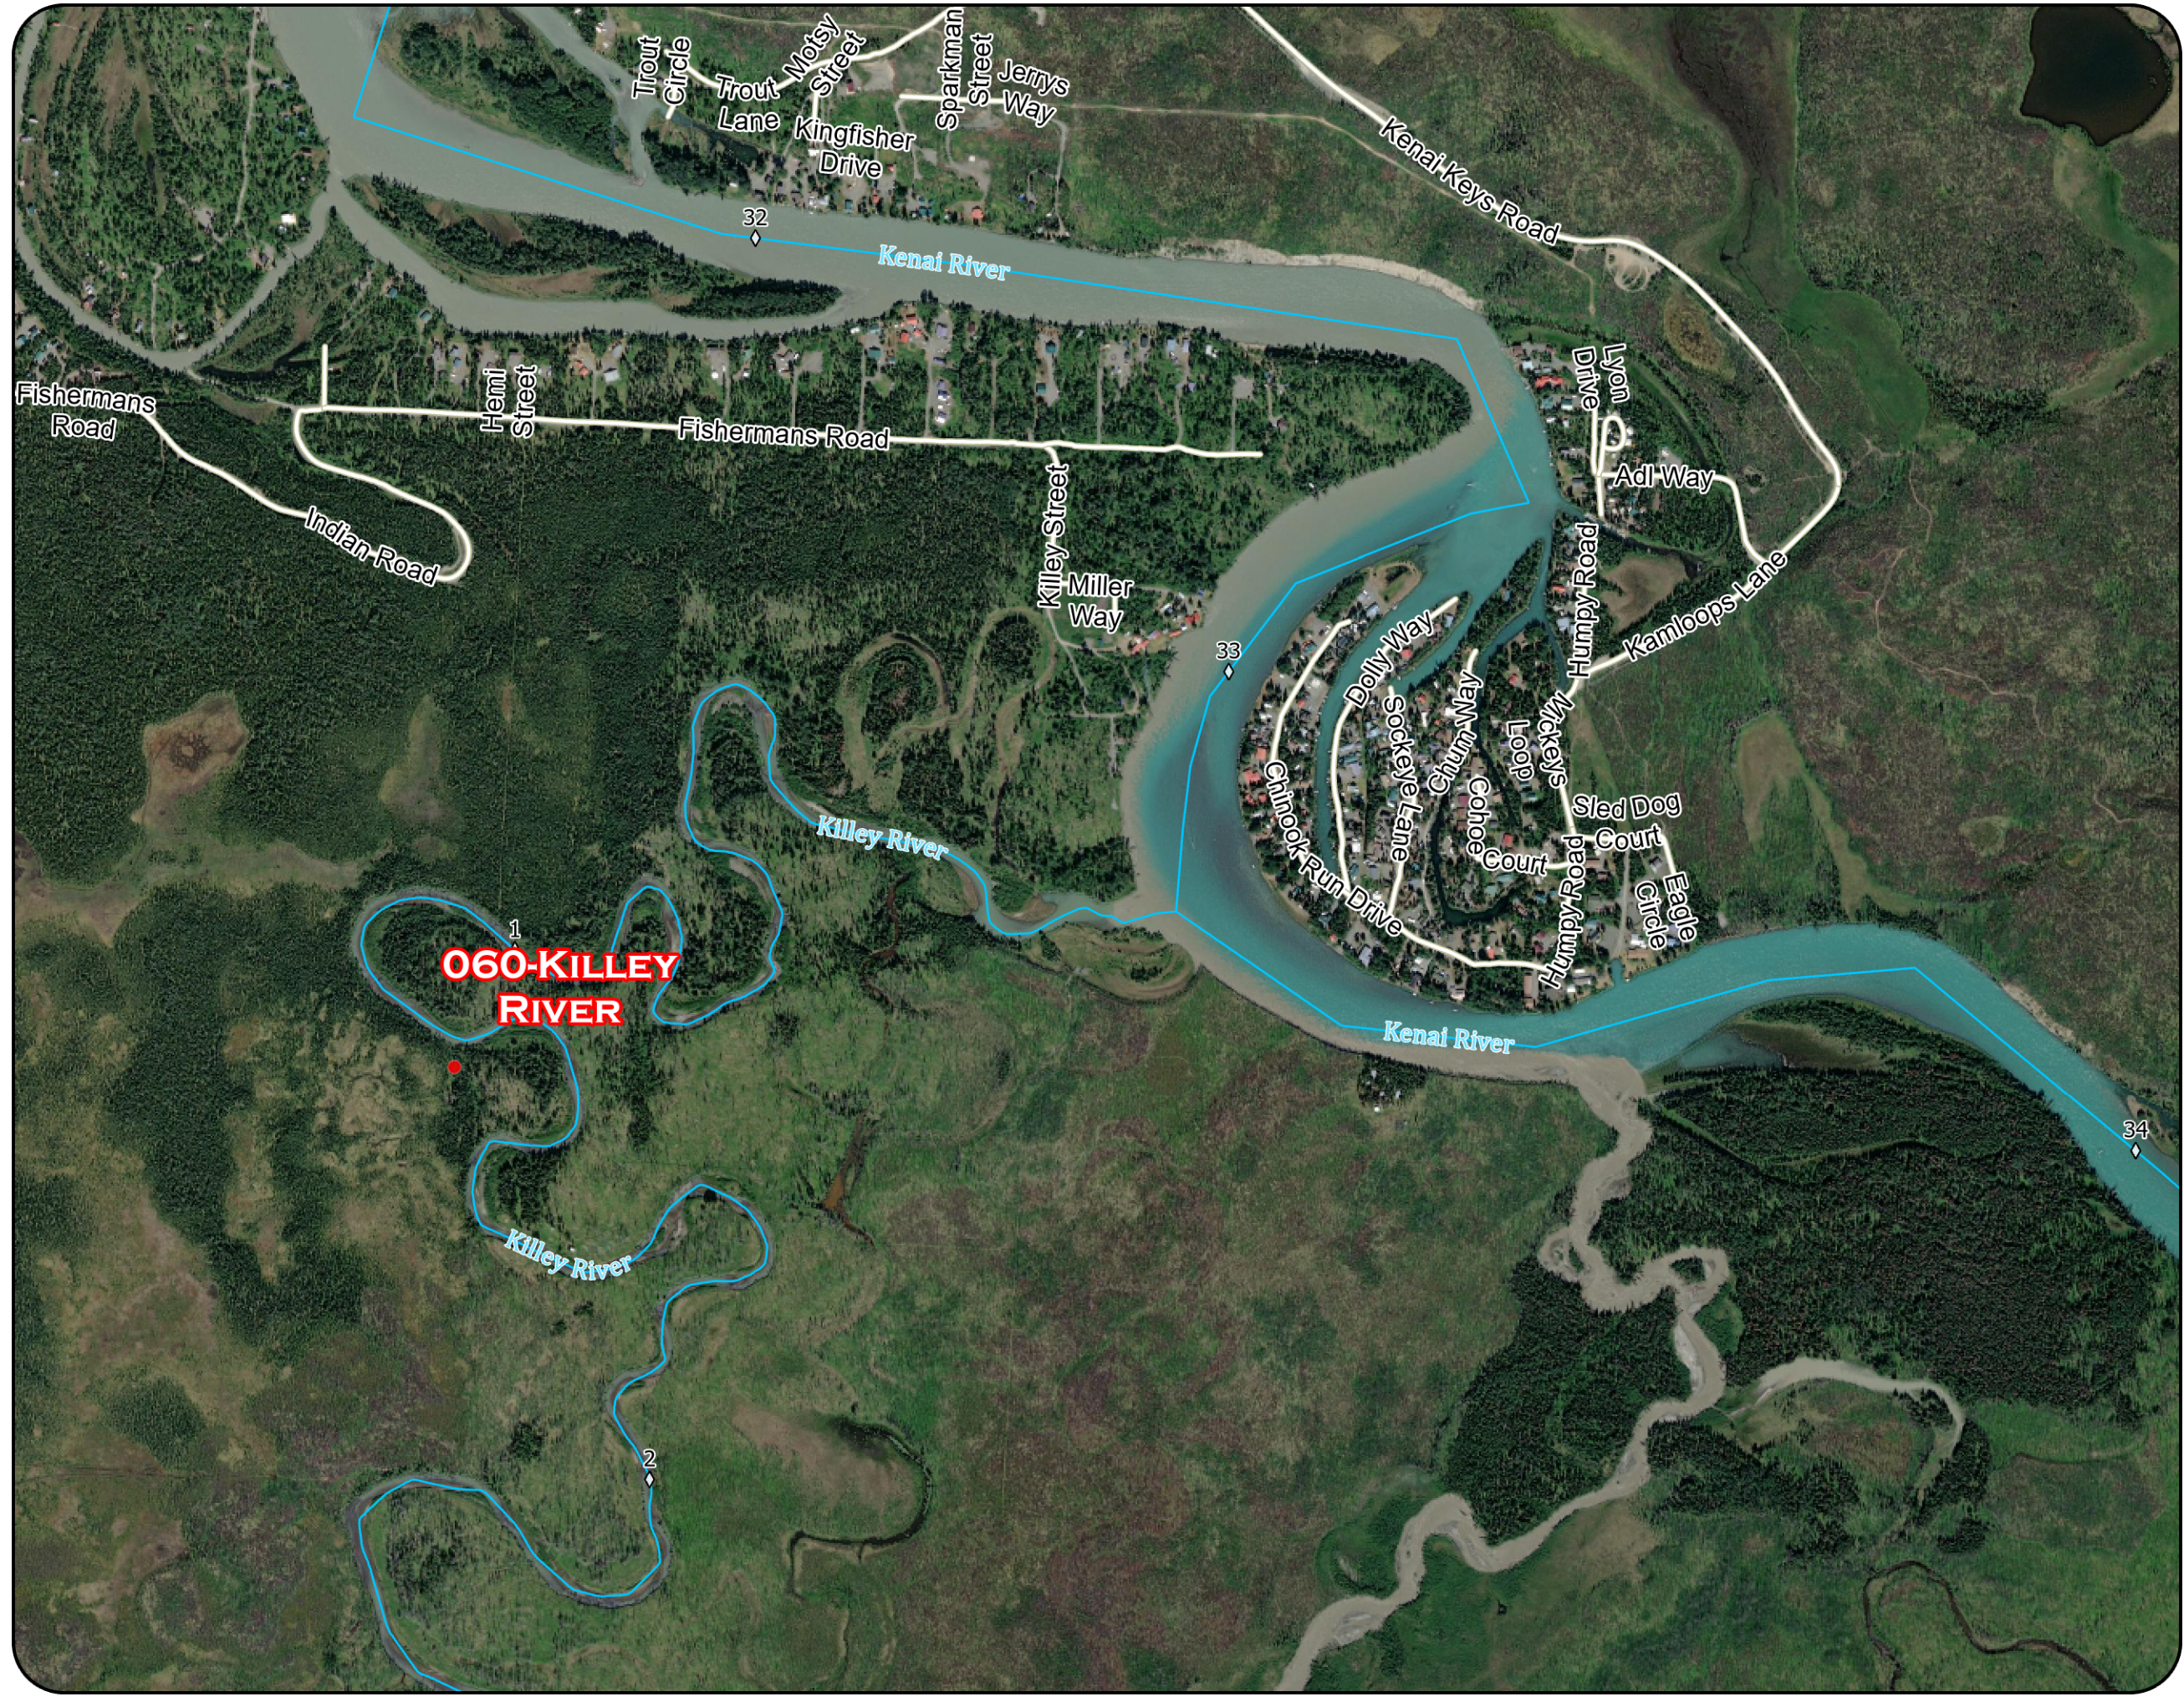

KILLEY RIVER
ALASKA DIVISION OF FORESTRY
& FIRE PROTECTION

May, 15, 2026

.1 ACRES AT 5/15 @ 18:49

Incidents

Wildland Fire Incident

- Location
- ~ Alaska Rivers
- ~ Roads
- ◇ Alaska River Miles

Inset Map

1
060-KILLEY RIVER