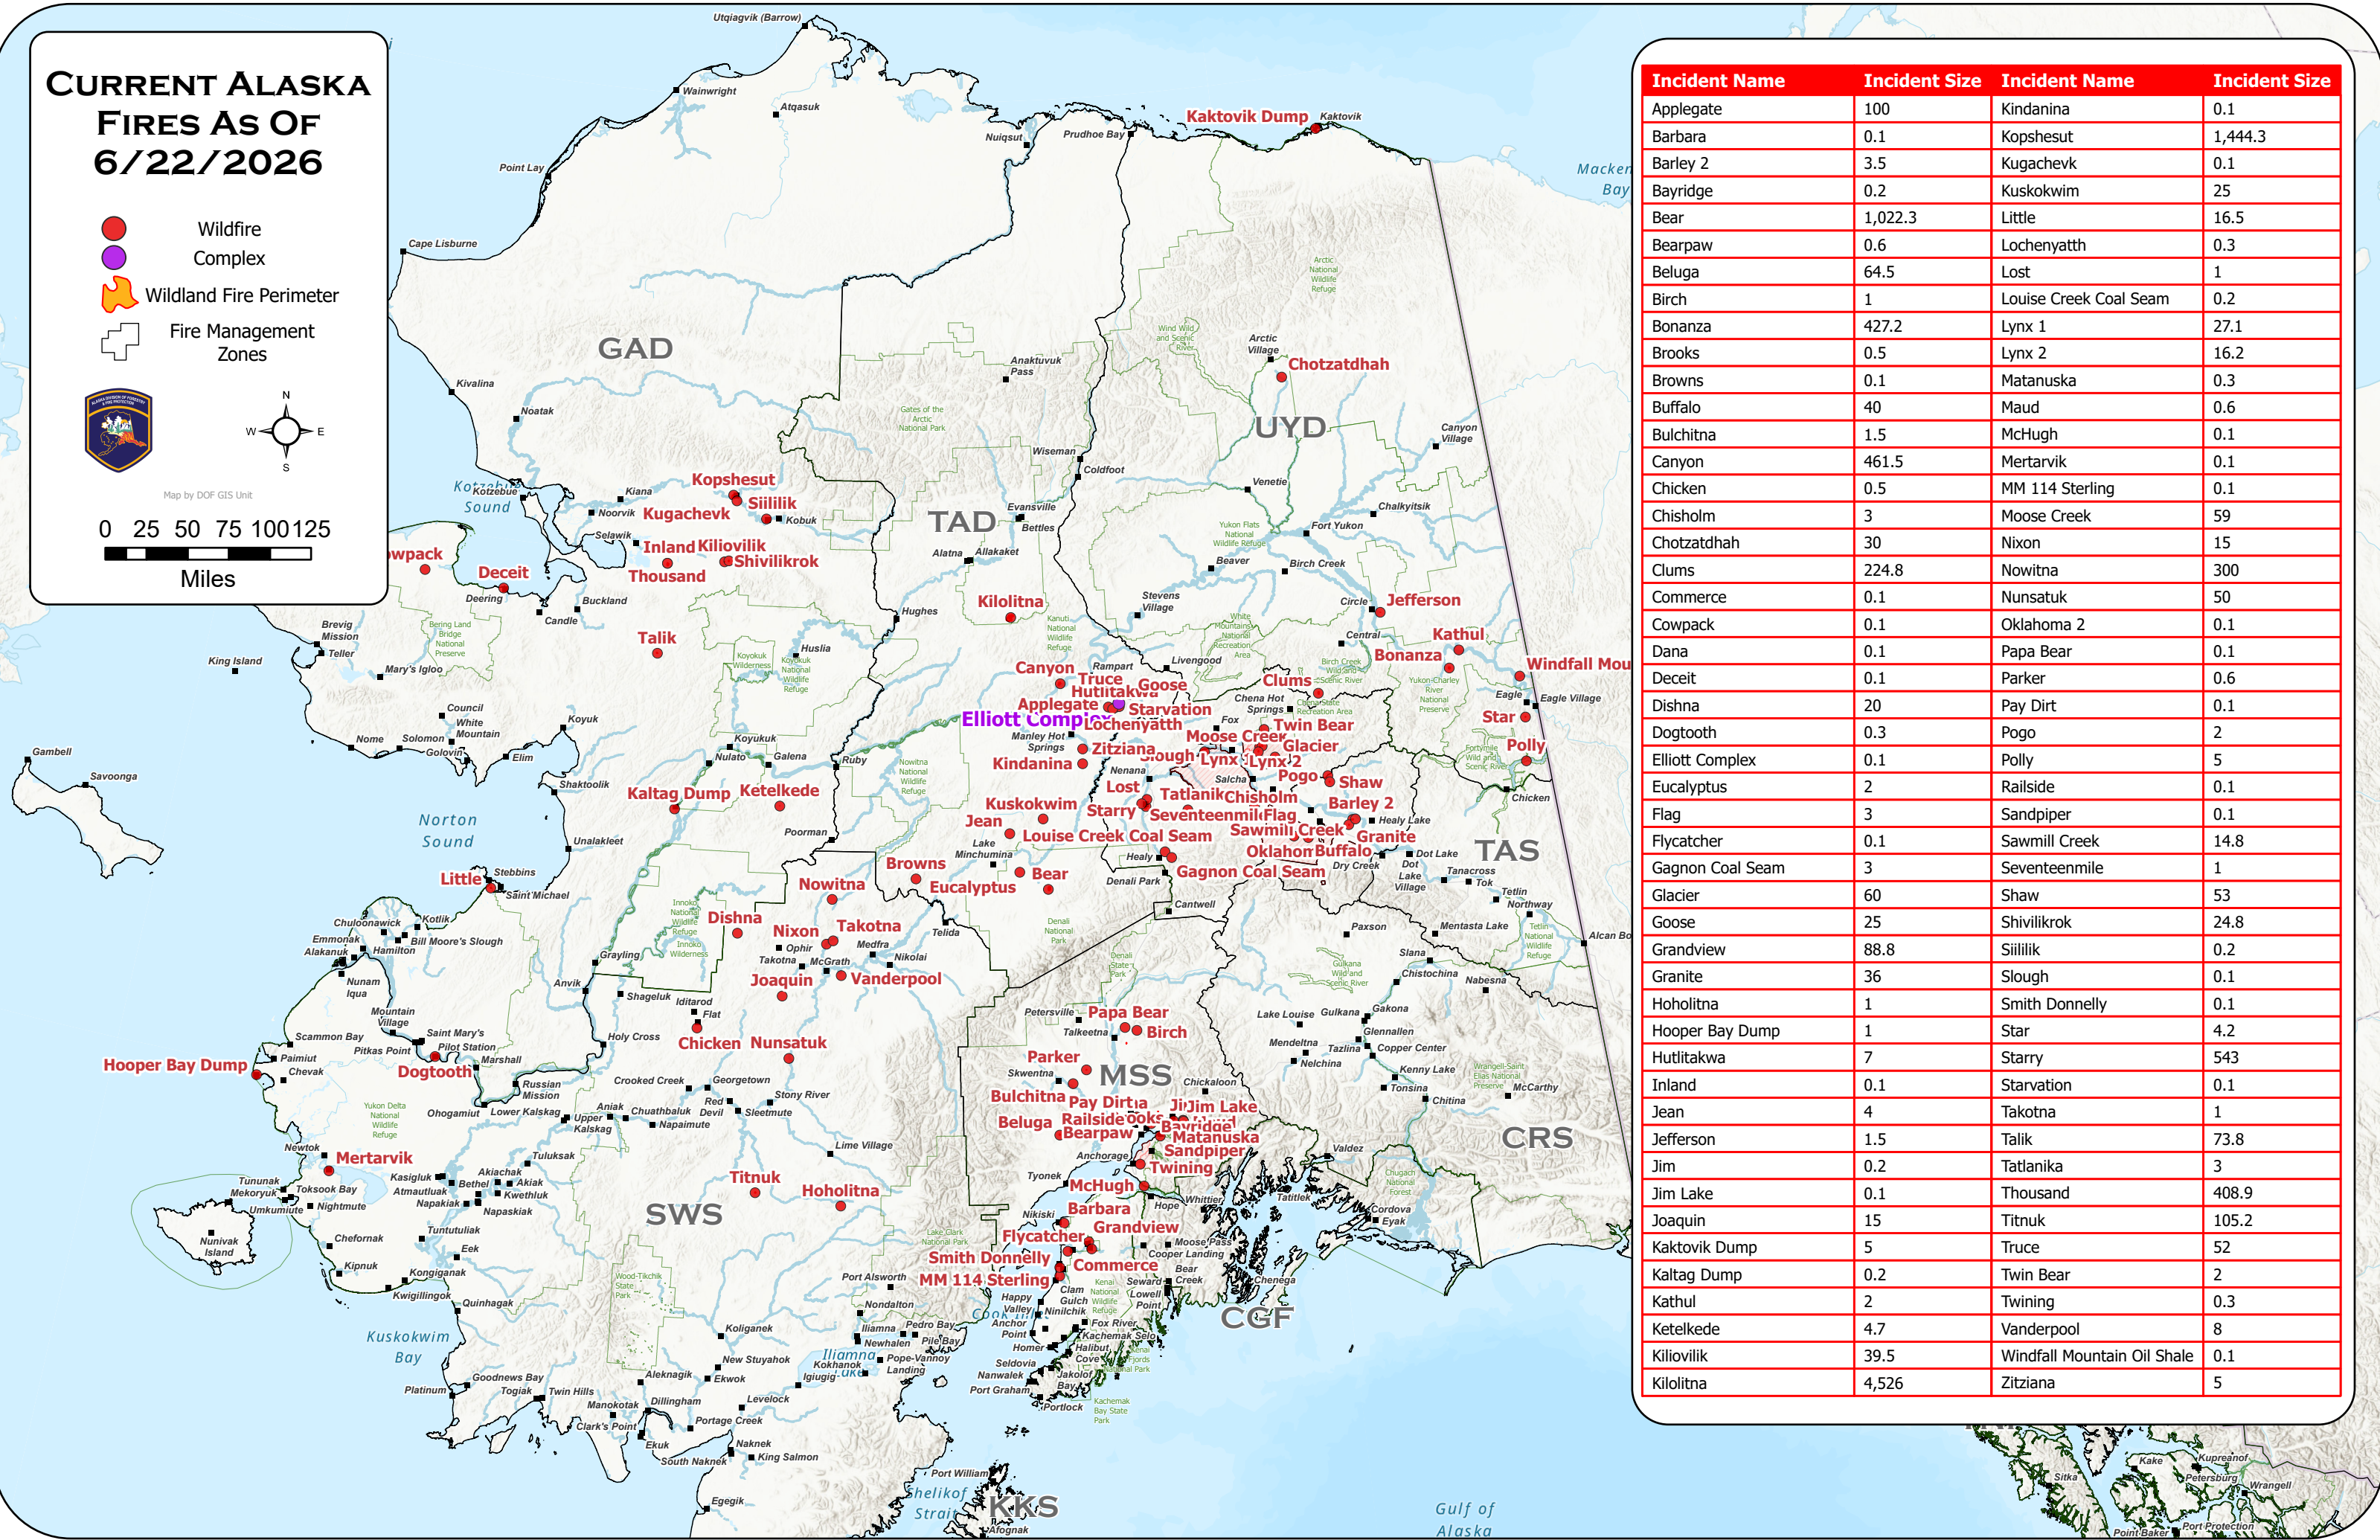

CURRENT ALASKA FIRES AS OF 6/22/2026

- Wildfire
- Complex
- 🔥 Wildland Fire Perimeter
- Fire Management Zones

Map by DOF GIS Unit

Incident Name	Incident Size	Incident Name	Incident Size
Applegate	100	Kindanina	0.1
Barbara	0.1	Kopshesut	1,444.3
Barley 2	3.5	Kugachevk	0.1
Bayridge	0.2	Kuskokwim	25
Bear	1,022.3	Little	16.5
Bearpaw	0.6	Lochenyatth	0.3
Beluga	64.5	Lost	1
Birch	1	Louise Creek Coal Seam	0.2
Bonanza	427.2	Lynx 1	27.1
Brooks	0.5	Lynx 2	16.2
Browns	0.1	Matanuska	0.3
Buffalo	40	Maud	0.6
Bulchitna	1.5	McHugh	0.1
Canyon	461.5	Mertarvik	0.1
Chicken	0.5	MM 114 Sterling	0.1
Chisholm	3	Moose Creek	59
Chotzatdhah	30	Nixon	15
Clums	224.8	Nowitna	300
Commerce	0.1	Nunsatuk	50
Cowpack	0.1	Oklahoma 2	0.1
Dana	0.1	Papa Bear	0.1
Deceit	0.1	Parker	0.6
Dishna	20	Pay Dirt	0.1
Dogtooth	0.3	Pogo	2
Elliott Complex	0.1	Polly	5
Eucalyptus	2	Railside	0.1
Flag	3	Sandpiper	0.1
Flycatcher	0.1	Sawmill Creek	14.8
Gagnon Coal Seam	3	Seventeenmile	1
Glacier	60	Shaw	53
Goose	25	Shivilikrok	24.8
Grandview	88.8	Siilik	0.2
Granite	36	Slough	0.1
Hoholitna	1	Smith Donnelly	0.1
Hooper Bay Dump	1	Star	4.2
Hutlitakwa	7	Starry	543
Inland	0.1	Starvation	0.1
Jean	4	Takotna	1
Jefferson	1.5	Talik	73.8
Jim	0.2	Tatlanika	3
Jim Lake	0.1	Thousand	408.9
Joaquin	15	Titnuk	105.2
Kaktovik Dump	5	Truce	52
Kaltag Dump	0.2	Twin Bear	2
Kathul	2	Twining	0.3
Ketelkede	4.7	Vanderpool	8
Kiliovilik	39.5	Windfall Mountain Oil Shale	0.1
Kilolitna	4,526	Zitziana	5