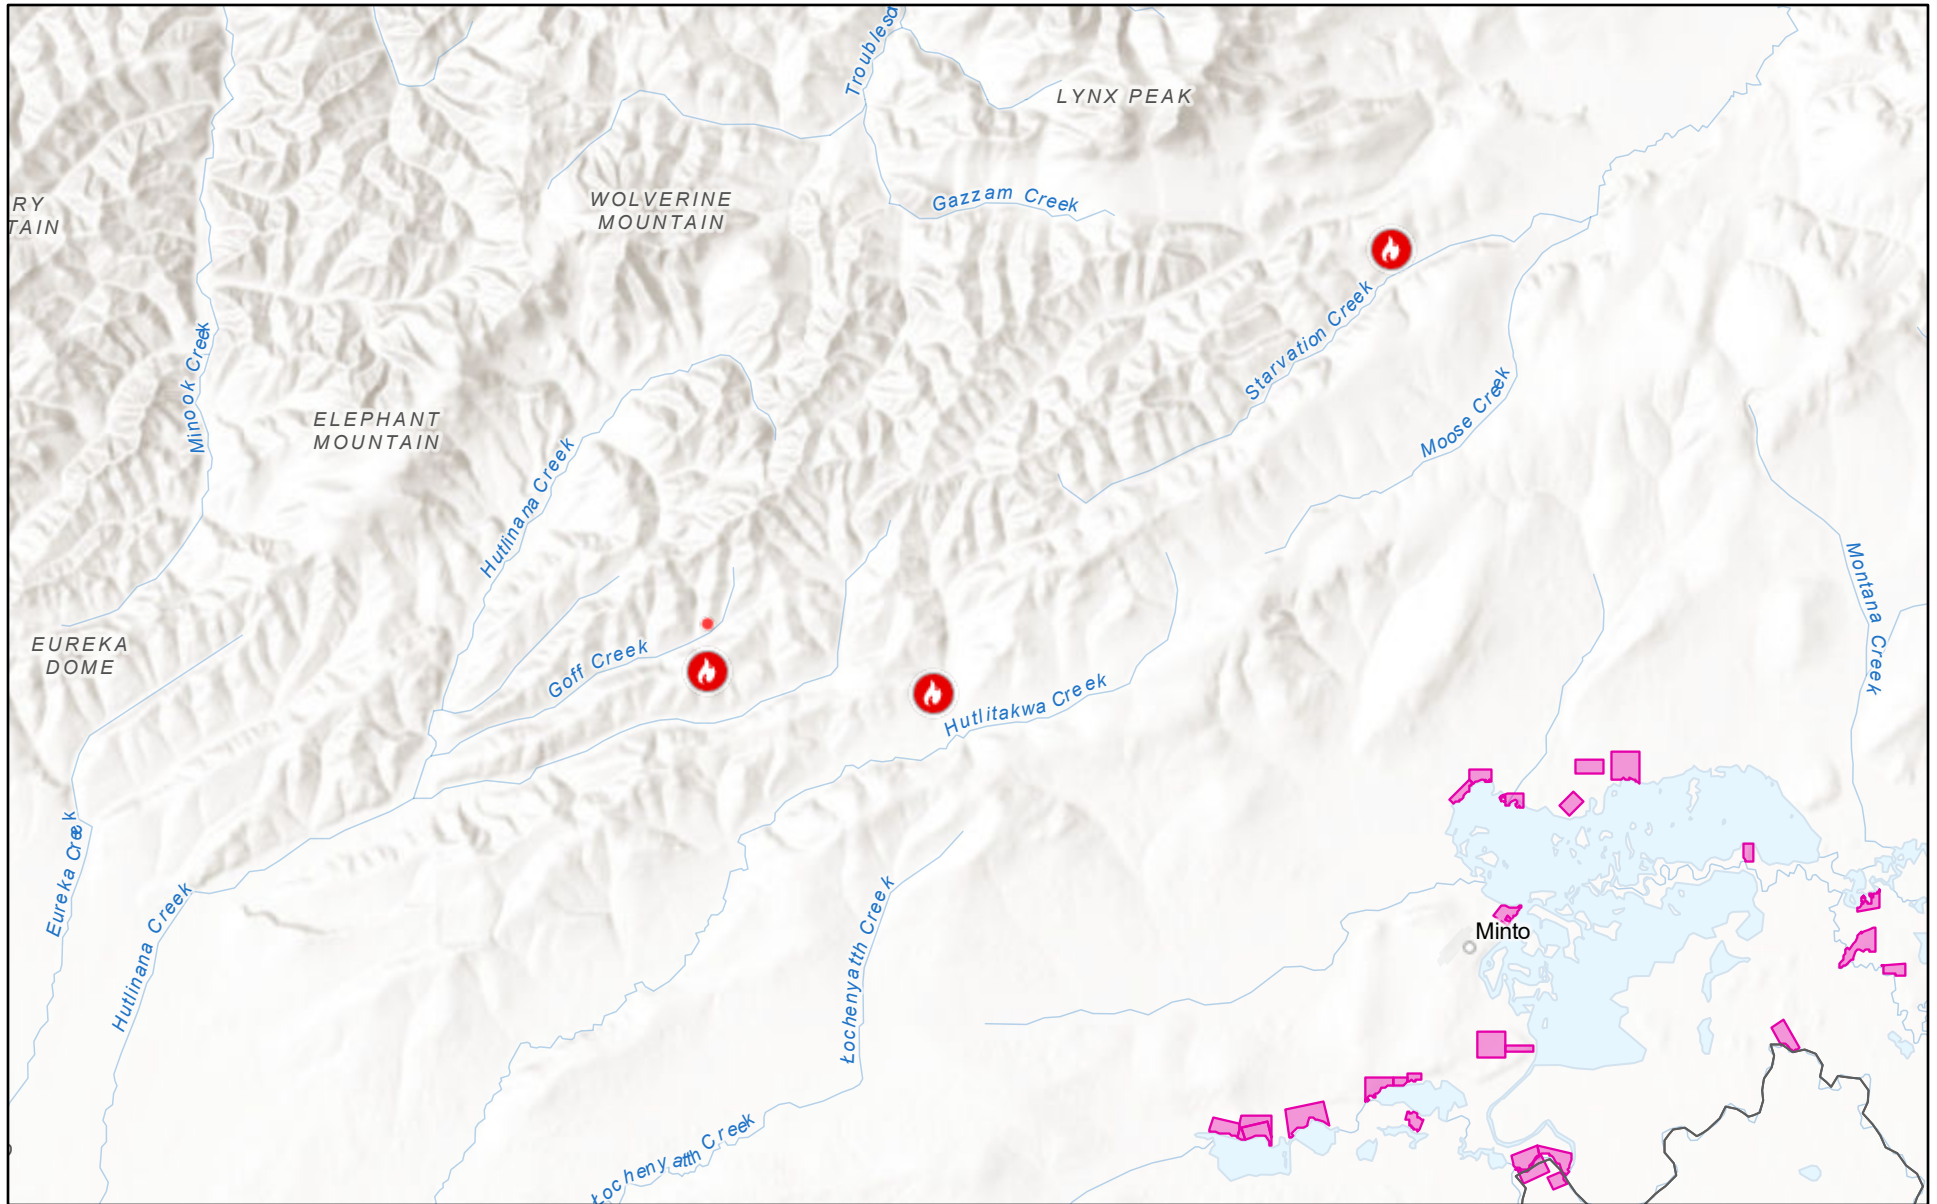

U.S. Wildland Fire Service, Applegate #235, Hutlitakwa #240 & Truce #243 Fires on June 21, 2026

6/21/2026, 10:27:20 AM

Staffed Fires Only

-  Staffed/Uncontained
-  Staffed/Contained

Active Fires

-  Wildfire in Complex
-  Wildfire
-  Out

Wildfire

-  Today's Lightning (starting at 0600 AKDT)
-  Positive
-  Negative

Cloud To Cloud

-  < 12 hrs
-  < 12 hrs
-  Protection Agencies

Native Allotments

-  Restricted
-  Selected
-  World_Hillshade

Sources: Esri, TomTom, Garmin, FAO, NOAA, USGS, (c) OpenStreetMap contributors, and the GIS User Community, Geographic Information Network