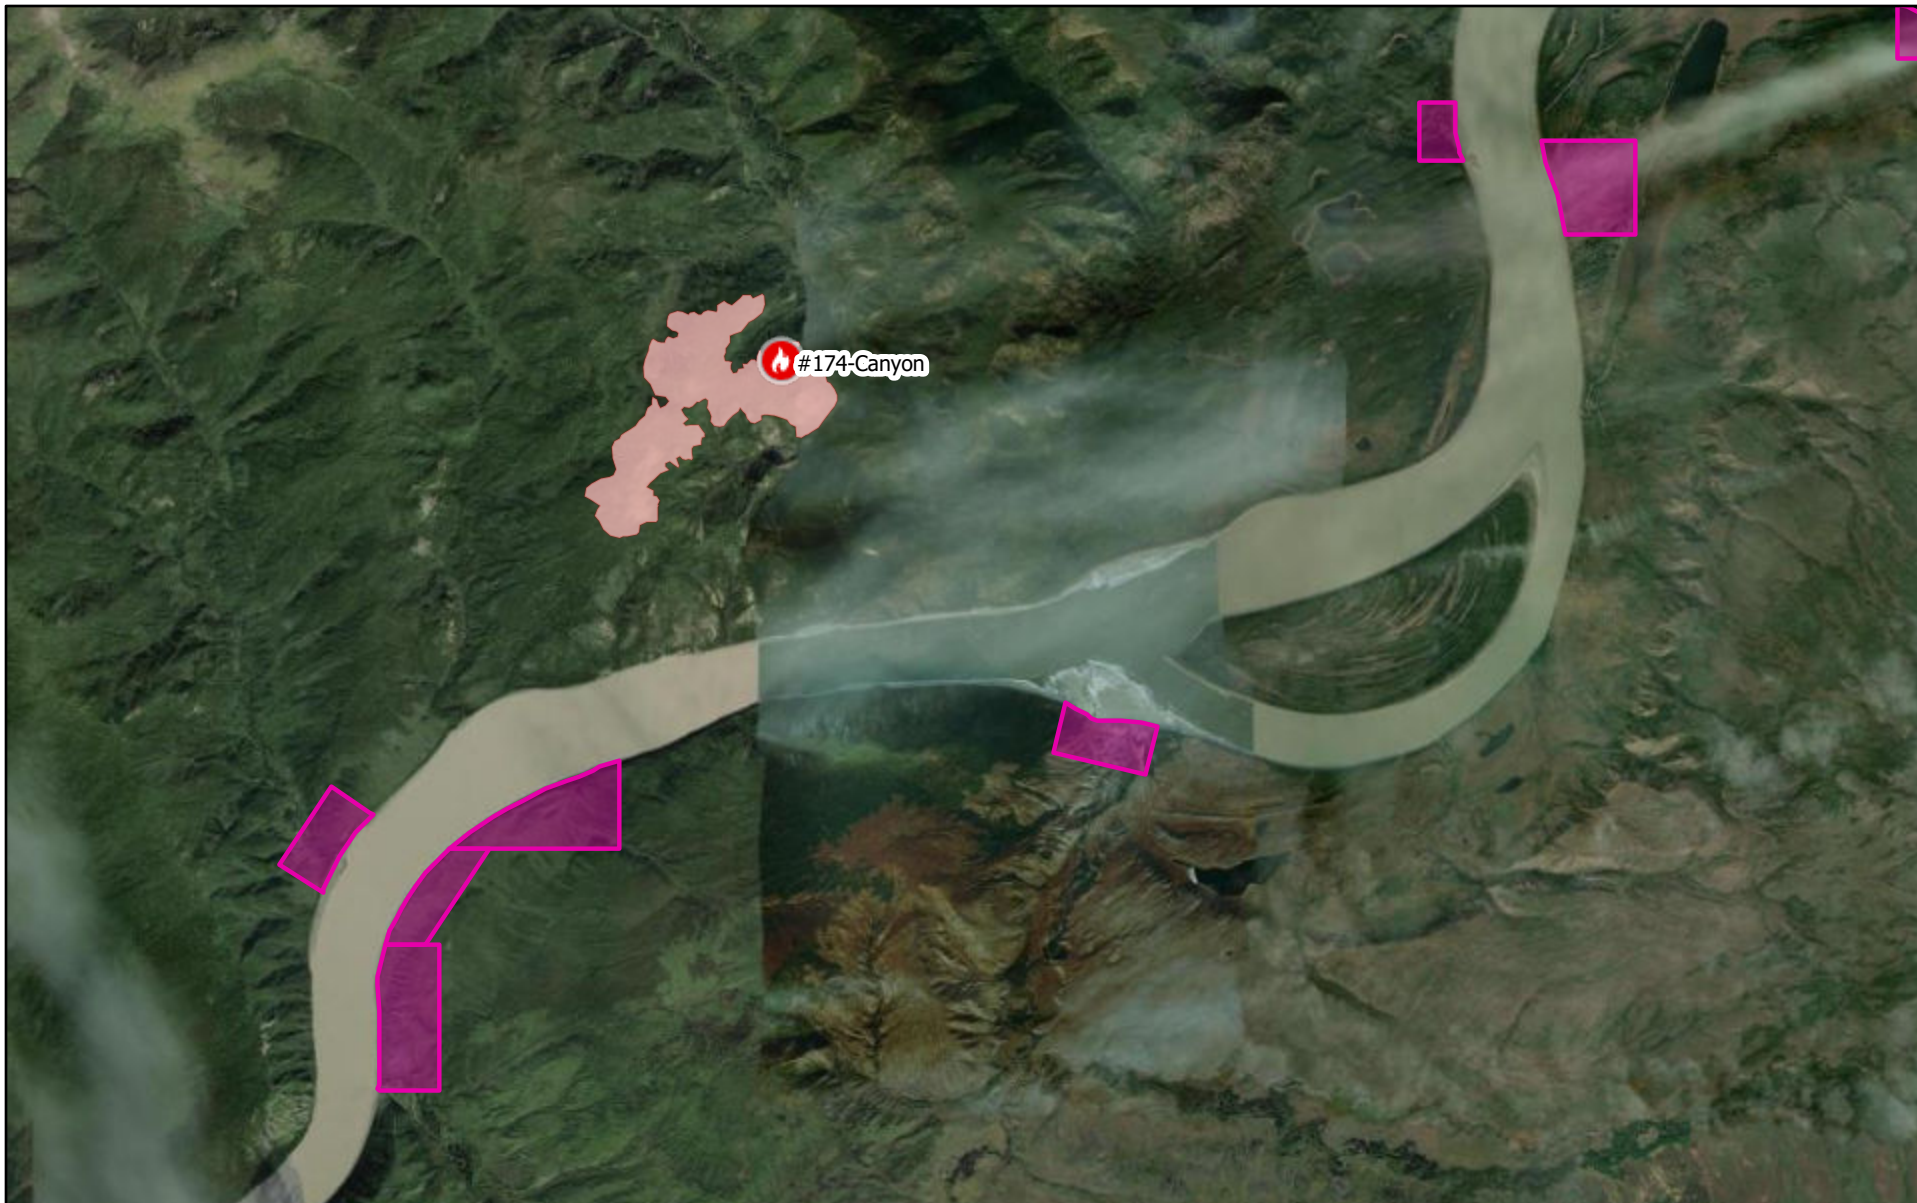

# U.S. Wildland Fire Service, Canyon Fire #174, June, 19, 2026

6/19/2026, 10:27:39 AM

### Staffed Fires Only

-  Staffed/Uncontained
-  Staffed/Contained

### Native Allotments

-  Restricted
-  Selected

Sources: Esri, TomTom, Garmin, FAO, NOAA, USGS, (c) OpenStreetMap contributors, and the GIS User Community, Earthstar Geographics