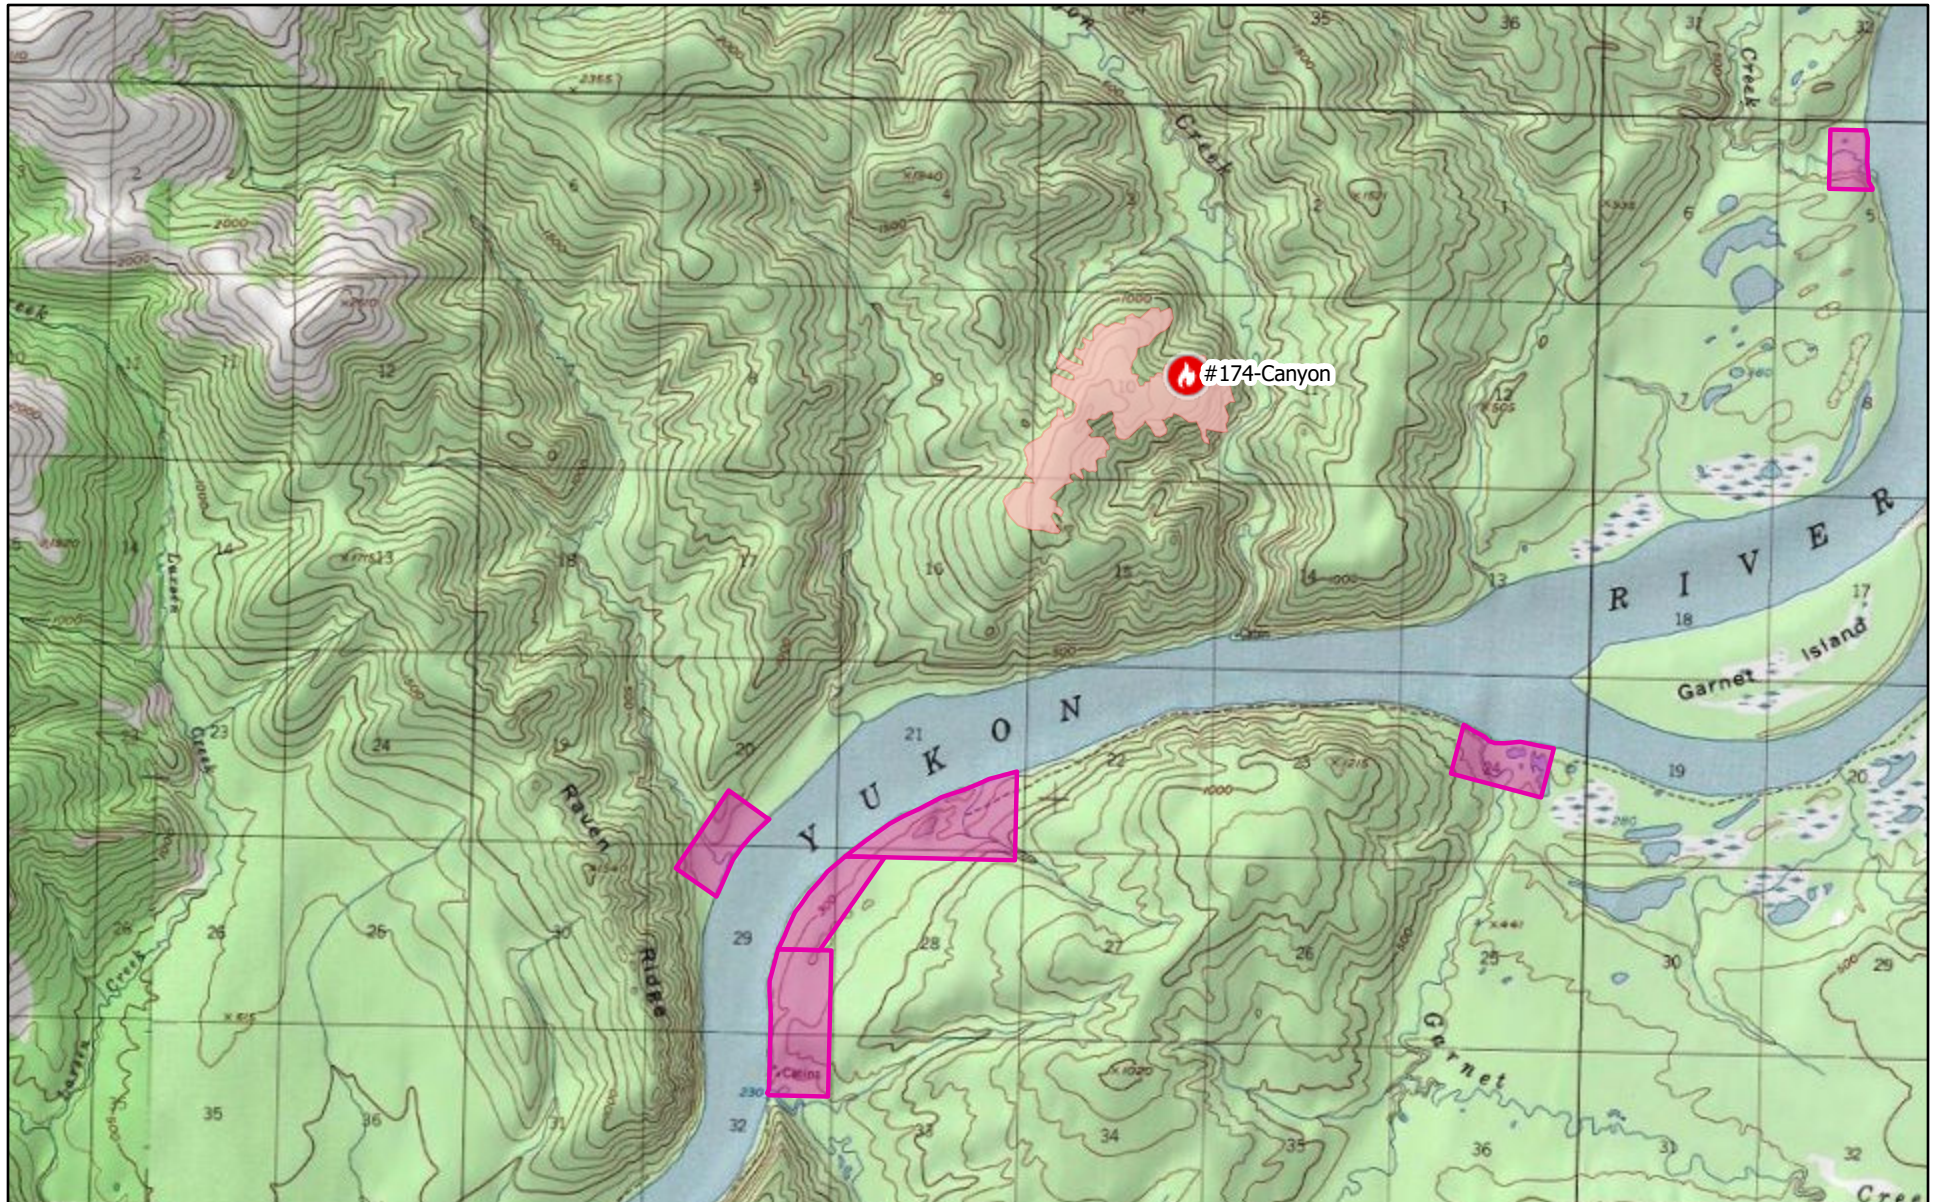

US Wildland Fire Service Canyon Fire #174, June 16, 2026

6/16/2026, 4:26:33 PM

Staffed Fires Only

-  Staffed/Uncontained
-  Staffed/Contained

Active Fires

-  Wildfire in Complex
-  Wildfire

Out

 Wildfire

 Protection Agencies

Native Allotments

-  Restricted
-  Selected

1:156,004

Sources: Esri, TomTom, Garmin, FAO, NOAA, USGS, (c) OpenStreetMap contributors, and the GIS User Community, Copyright:© 2013 National