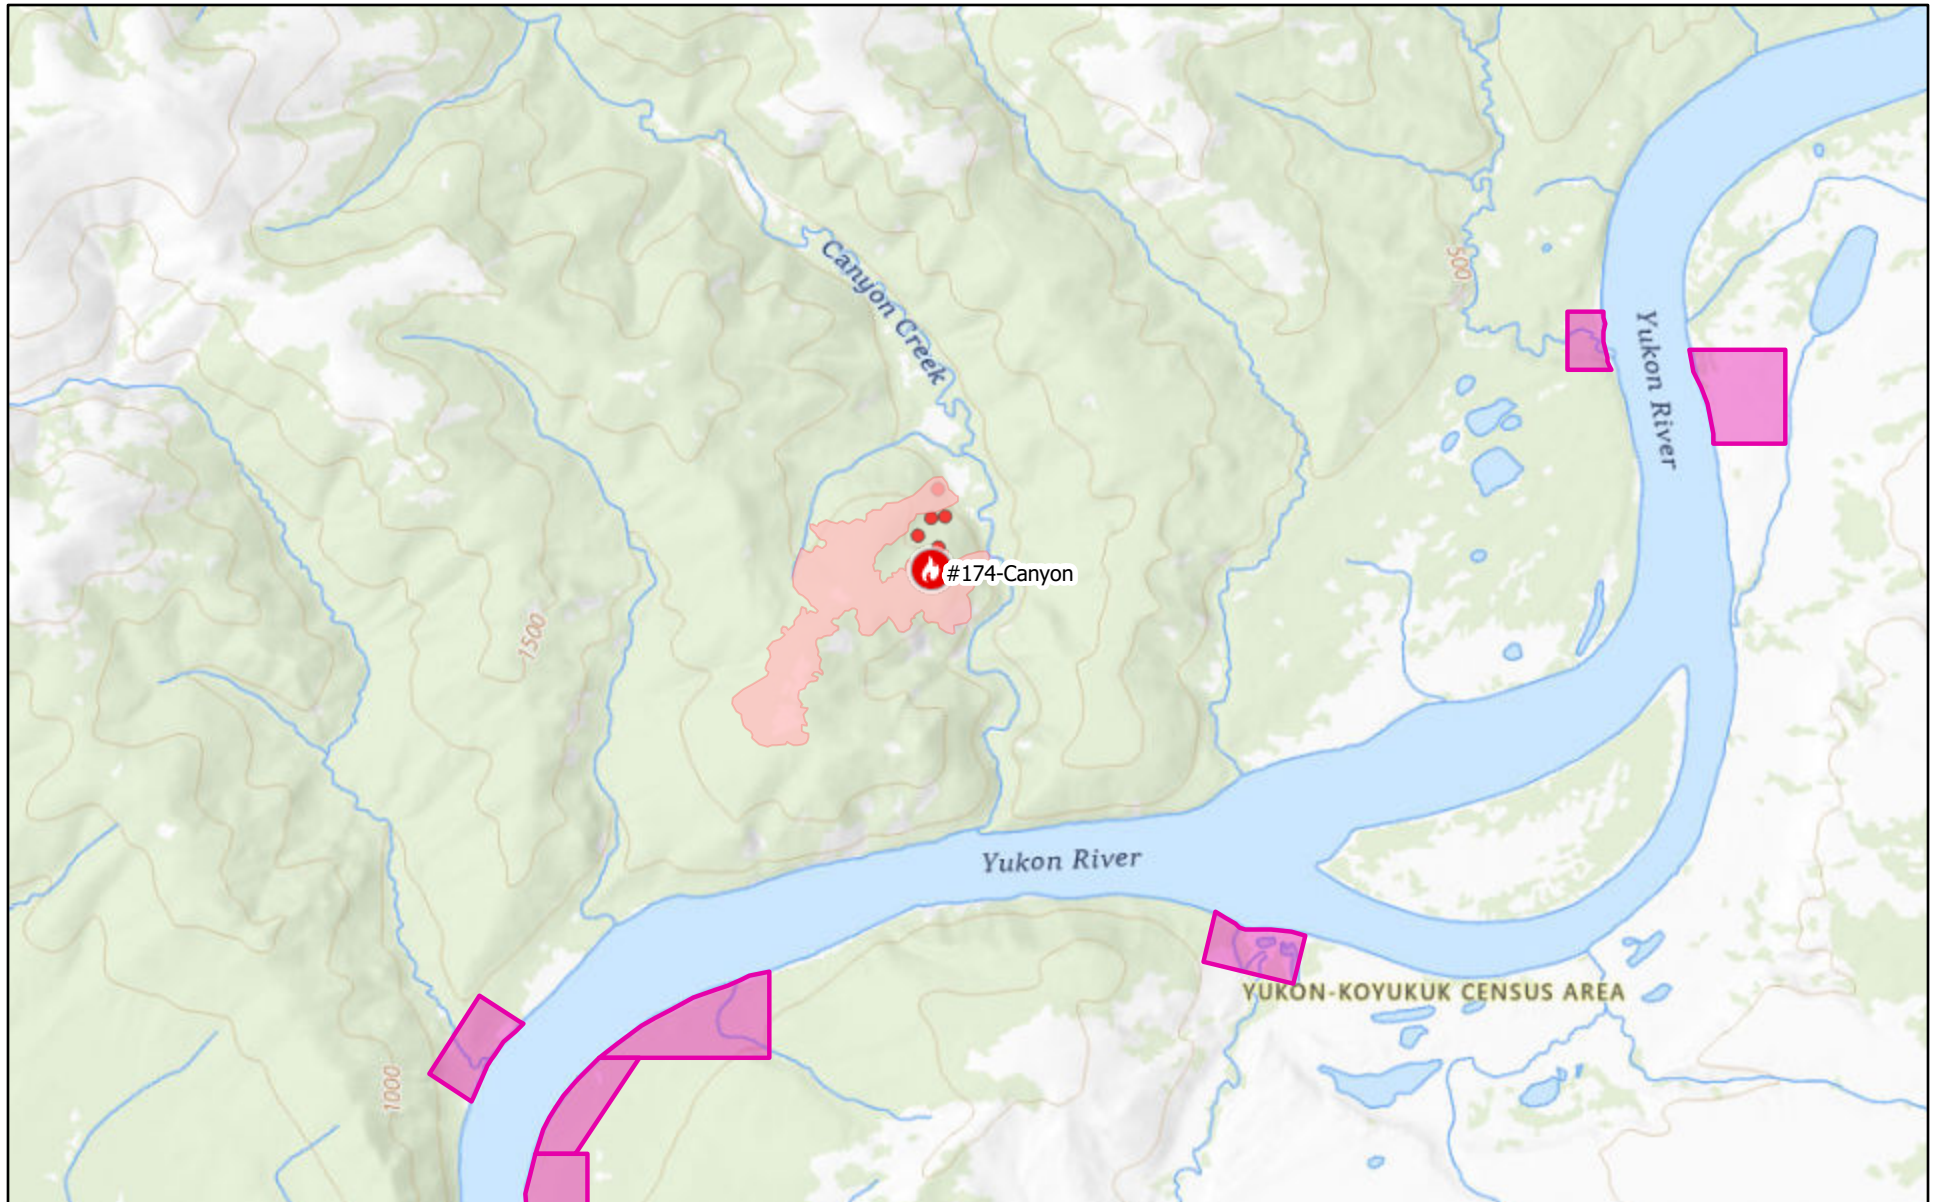

U.S. Wildland Fire Service, Canyon Fire #174 for June 20, 2026

6/20/2026, 10:06:01 AM

Staffed Fires Only

-  Staffed/Uncontained
-  Staffed/Contained

Active Fires

-  Wildfire in Complex
-  Wildfire
-  Out
-  Wildfire

Today's Lightning (starting at 0600 AKDT)

-  Positive
-  Negative
-  Cloud To Cloud
-  < 12 hrs

 12 - 24 hrs

-  Protection Agencies
- Native Allotments**
-  Restricted
-  Selected

Geographic Information Network of Alaska (GINA) & BLM Alaska Fire Service (AFS), USGS The National Map: National Boundaries Dataset, 3DEP