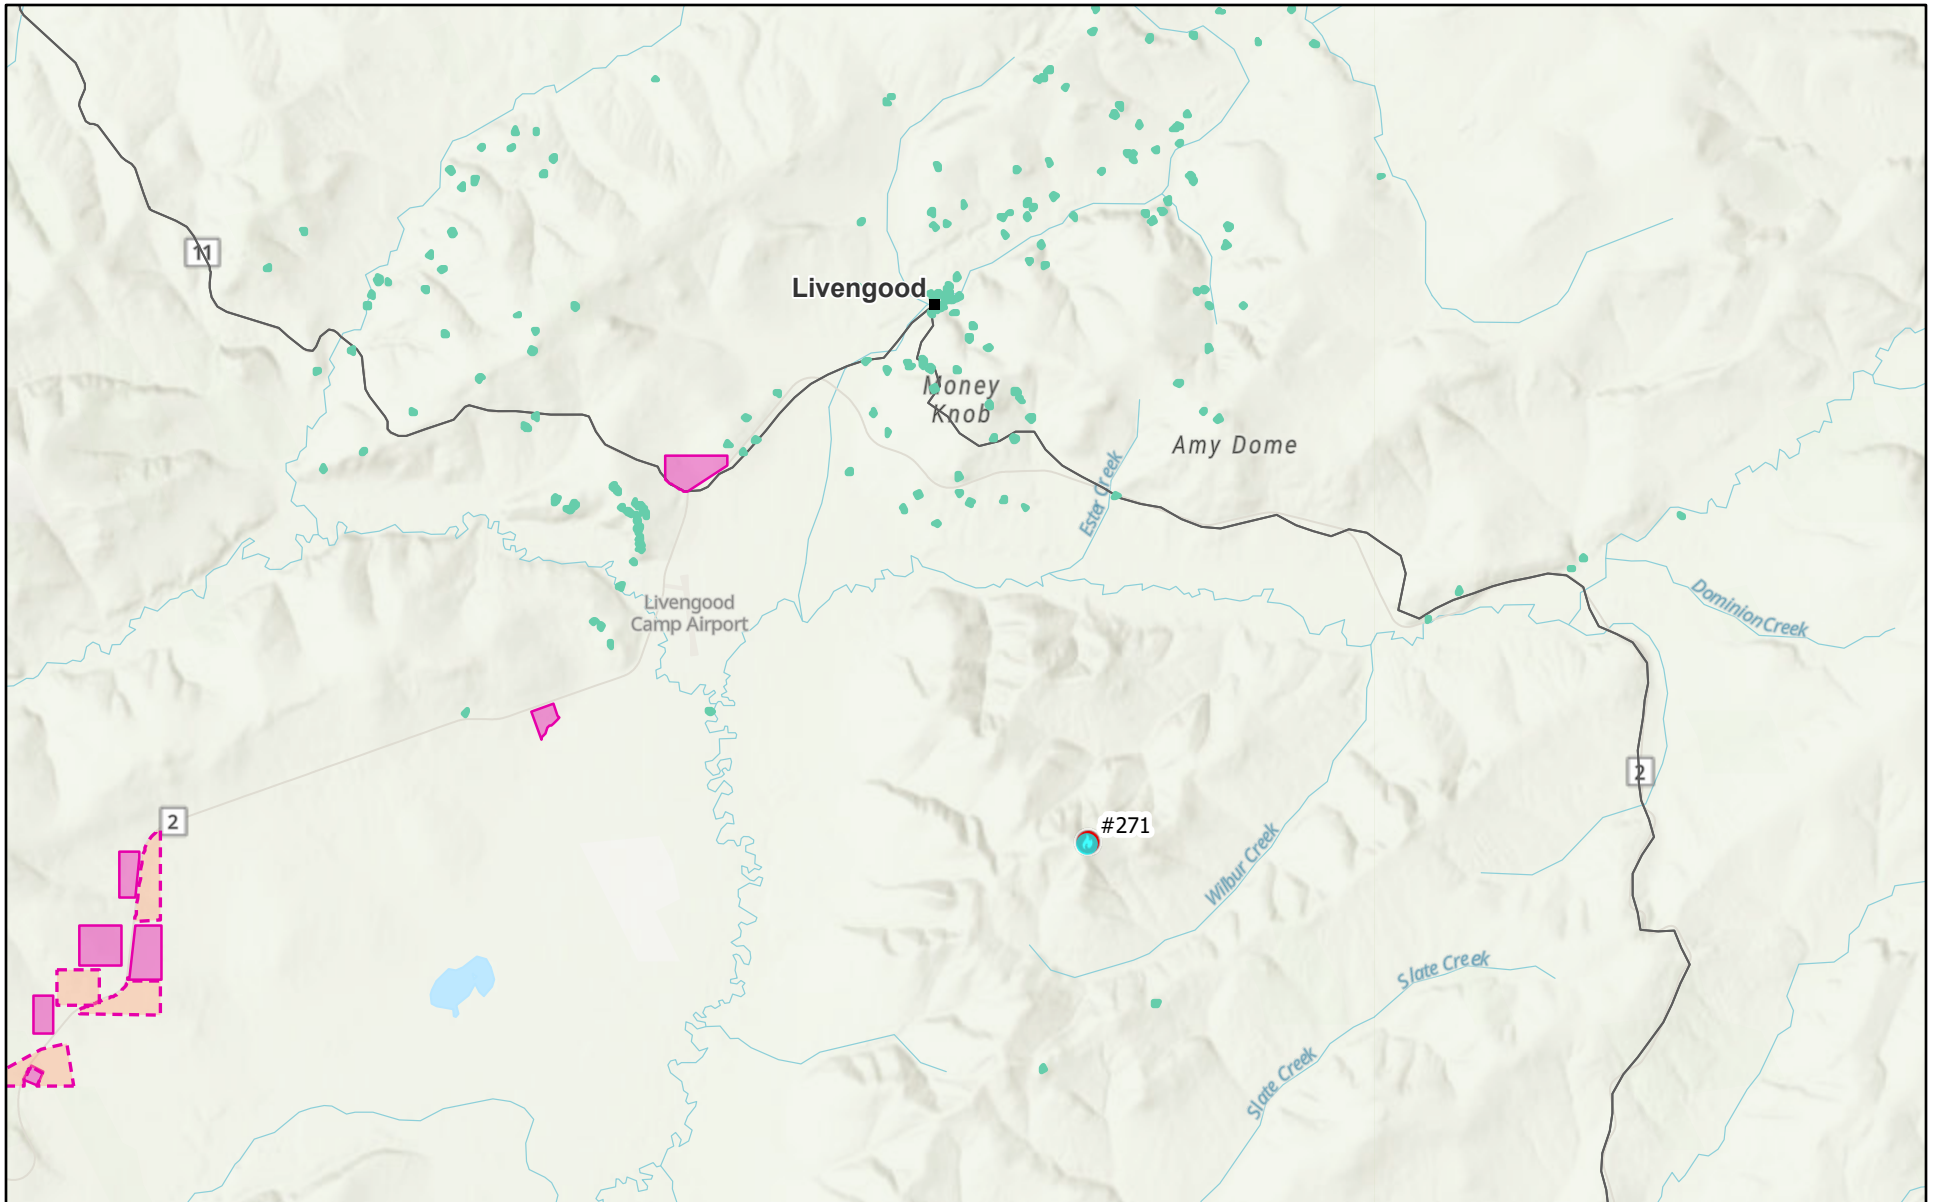

U.S. Wildland Fire Service, Shorty Fire #271, June 23, 2026

6/23/2026, 11:55:38 AM

- | | | | |
|-----------------------|---|-------------------------------|-------------------------------------|
| Staffed Fires Only | ○ Wildfire | ■ New Native Allotments | □ Protection Agencies (Generalized) |
| 🔥 Staffed/Uncontained | ○ Out | ■ Native Allotments | |
| 🔥 Staffed/Contained | ■ Wildfire | ■ Restricted | |
| Active Fires | ■ Communities | ■ Selected | |
| ● Wildfire in Complex | ■ Pending Alaska Native Veteran Allotment | ■ AK Special Management Areas | |

Sources: Esri, TomTom, Garmin, FAO, NOAA, USGS, (c) OpenStreetMap contributors, and the GIS User Community, Esri, USGS