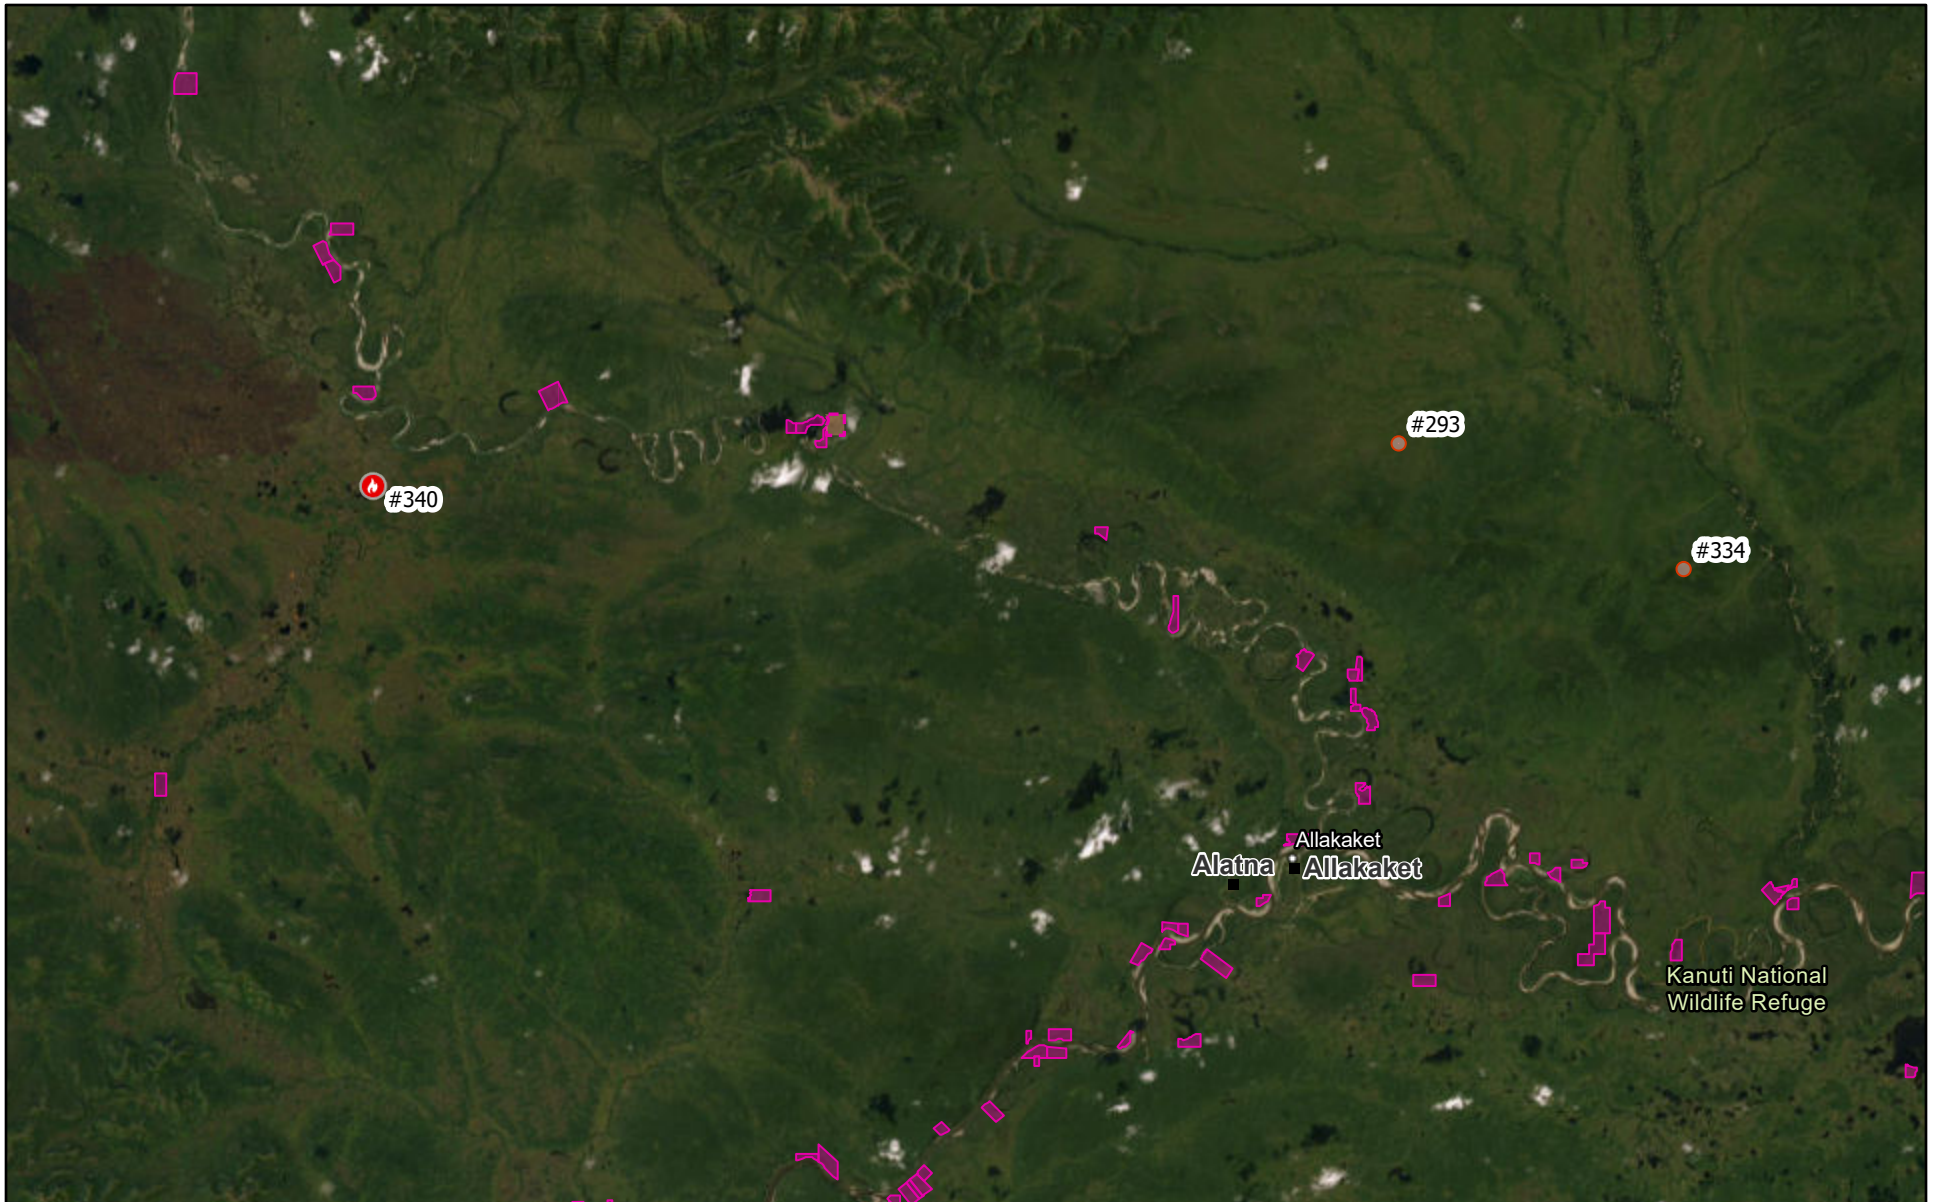

U.S. Wildland Fire Service, Siruk Fire #340, July 2, 2026

7/2/2026, 10:21:10 AM

- | | | |
|-----------------------|---|-------------------------------------|
| Staffed Fires Only | ○ Wildfire | ■ New Native Allotments |
| 🔥 Staffed/Uncontained | ○ Out | ■ Native Allotments |
| 🔥 Staffed/Contained | ■ Wildfire | ■ Restricted |
| Active Fires | ■ Communities | ■ Selected |
| ● Wildfire in Complex | ■ Pending Alaska Native Veteran Allotment | ■ Protection Agencies (Generalized) |

Sources: Esri, TomTom, Garmin, FAO, NOAA, USGS, (c) OpenStreetMap contributors, and the GIS User Community, Alaska Wildland Fire Coordinating